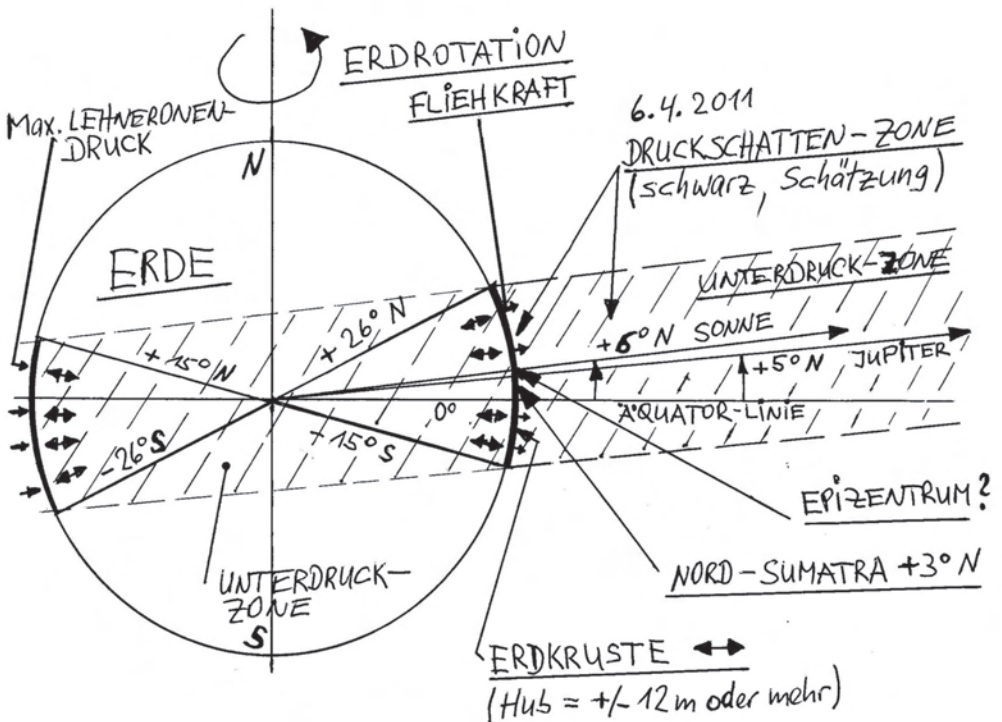

Skizze: SONNENSYSTEM-Seitenansicht
 Am 6.4.2011 ERDE-SONNE-JUPITER
 mit Druckschatten-Zone von
 +26° GRAD N bis -15° GRAD S

Sketches A + B: How the extremely dangerous earthquake zone is created on Earth (Asia, Pacific, Central America) on 4/6/2011 by JUPITER and the SUN?